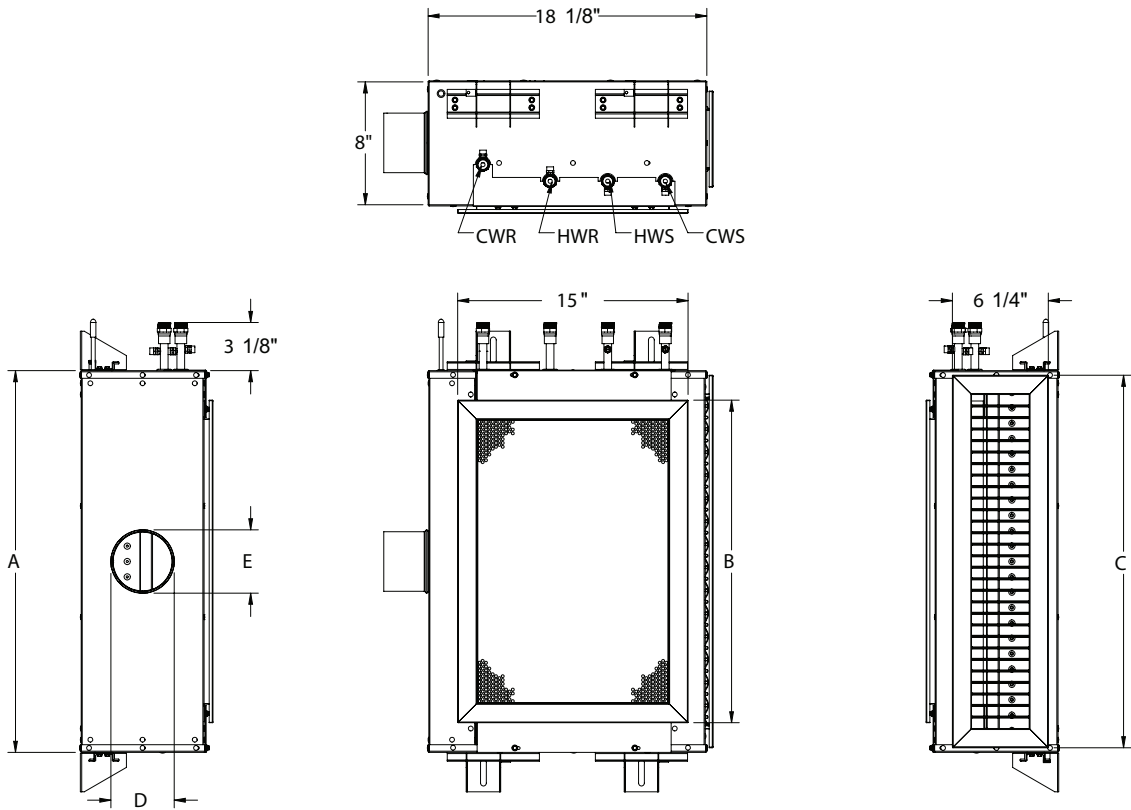

CBAB UNIT DIMENSIONS

NOTE:

- SCREW HOLES ON GRILLES NOT SHOWN.
- 271RS SUPPLY AND 8R RETURN SHOWN, OTHER OPTIONS AVAILABLE.

Nominal	A	B	C
2ft	$24 \frac{7}{8}$	21	$24 \frac{1}{4}$
3ft	$36 \frac{7}{8}$	33	$36 \frac{1}{4}$
4ft	$48 \frac{7}{8}$	45	$48 \frac{1}{4}$
5ft	$60 \frac{7}{8}$	57	$60 \frac{1}{4}$
6ft	$72 \frac{7}{8}$	69	$72 \frac{1}{4}$

Inlet	D	E
4 IN Round	$3 \frac{7}{8}$	$3 \frac{7}{8}$
5 IN Round	$4 \frac{7}{8}$	$4 \frac{7}{8}$
6 IN Oval	$5 \frac{1}{4}$	$6 \frac{1}{4}$
8 IN Oval	$5 \frac{1}{4}$	$9 \frac{3}{8}$